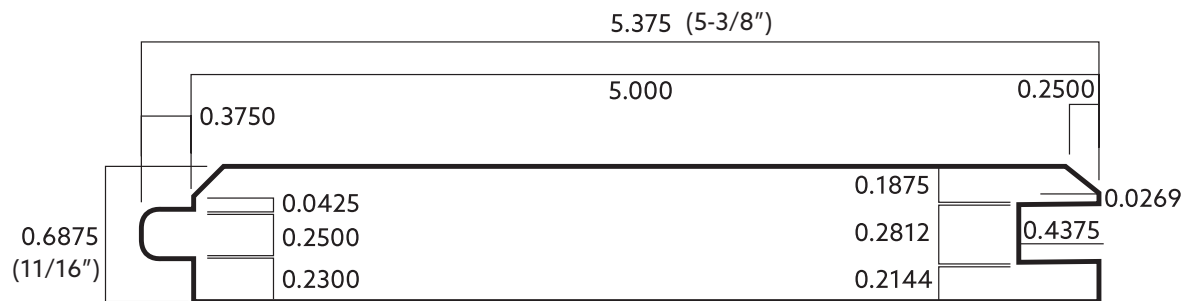

## 1x6 Modern V-Groove

## 1x8 Modern V-Groove

\*Measurements in inches

\*The sizes defined are approximate and could vary slightly as wood is a natural product.

**WOODTONE**

inspired living, *inside and out*

woodtone.com | 800-663-9844