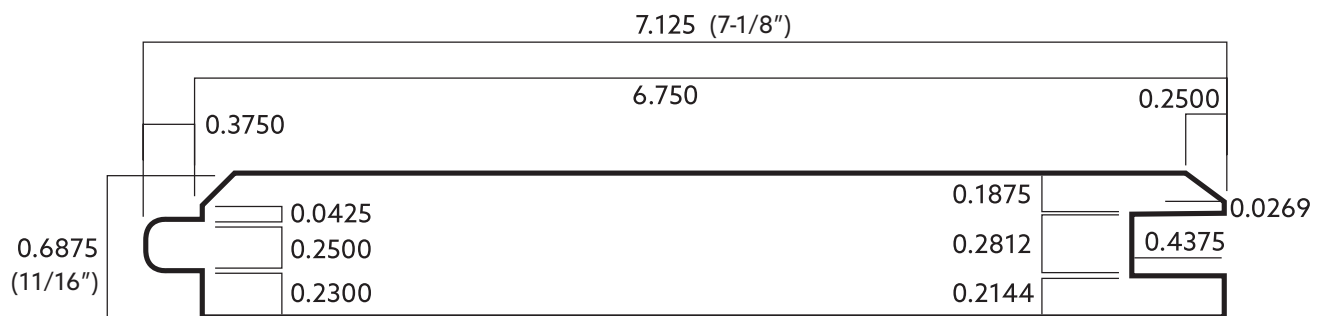

## 1x6 Modern V-Groove

## 1x8 Modern V-Groove

\*Measurements in inches

\*The sizes defined are approximate and could vary slightly as wood is a natural product.

**WOODTONE**

inspired living, *inside and out*

woodtone.com | 800-663-9844