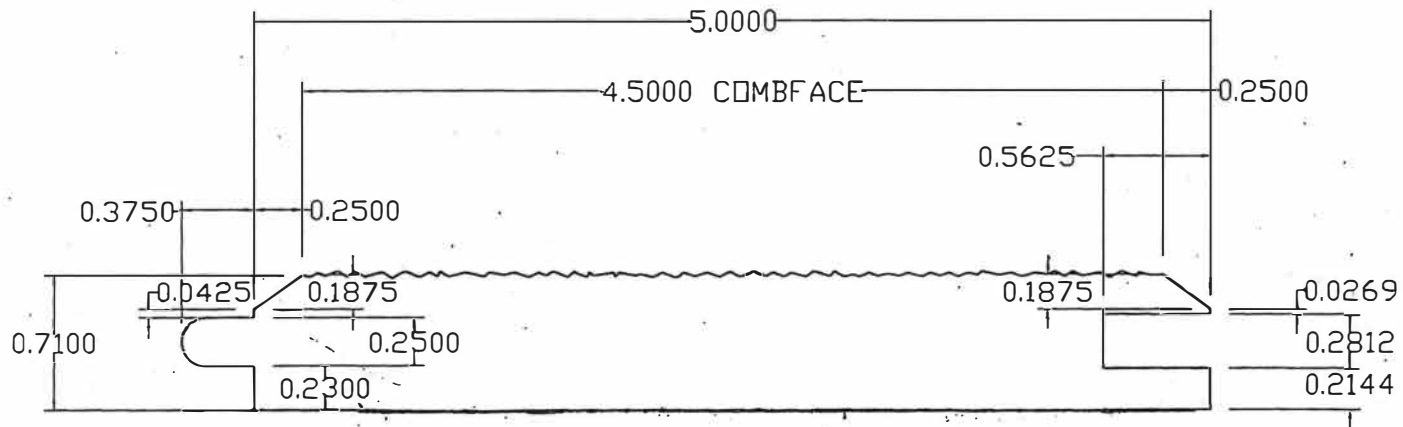

DRAWING NO: PWP4\_16\_38-COMB

MILLING DESCRIPTION: PATTERN WP4

SCALE: 1:1

INFORMATION

DRAWN

BRIAN

DATE

FEB 10/00