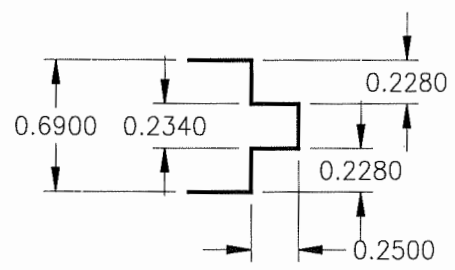

PROFILE DETAILS

ENDMATCH DETAILS

ENDMATCH NOTE:
 WHEN THE "GOOD FACE" IS DOWN,
 AND LOOKING AT THE TONGUE EDGE,
 THE EM GROOVE IS ON THE LEFT.

Gorman Bros. Lumber Ltd.

GORMAN BROS. LUMBER LTD
 WESTBANK, B.C.
 WOODTONE FINELINE - REV 1
 1X8 - MANUFACTURING