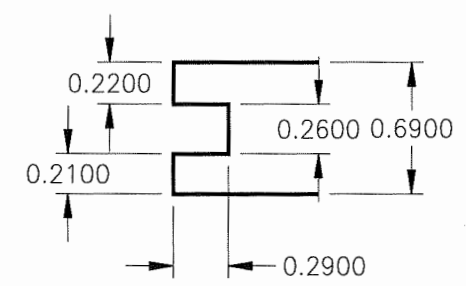

PROFILE DETAILS

ENDMATCH DETAILS

ENDMATCH NOTE:
 WHEN THE "GOOD FACE" IS DOWN,
 AND LOOKING AT THE TONGUE EDGE,
 THE EM GROOVE IS ON THE LEFT.

Gorman Bros. Lumber Ltd.

GORMAN BROS. LUMBER LTD
 WESTBANK, B.C.
 WOODTONE FINELINE - REV 1
 1X8 - MANUFACTURING