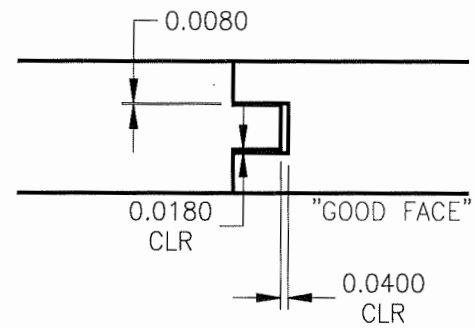

PROFILE DETAILS

ENDMATCH DETAILS

ENDMATCH NOTE:
 WHEN THE "GOOD FACE" IS DOWN,
 AND LOOKING AT THE TONGUE EDGE,
 THE EM GROOVE IS ON THE LEFT.

Gorman Bros. Lumber Ltd.

GORMAN BROS. LUMBER LTD
 WESTBANK, B.C.
 WOODTONE FINELINE - REV 1
 1X8 - MANUFACTURING