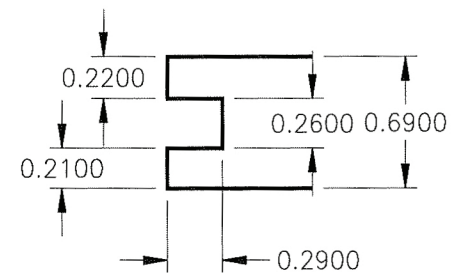

### PROFILE DETAILS

ENDMATCH NOTE:  
 WHEN THE "GOOD FACE" IS DOWN,  
 AND LOOKING AT THE TONGUE EDGE,  
 THE EM GROOVE IS ON THE LEFT.