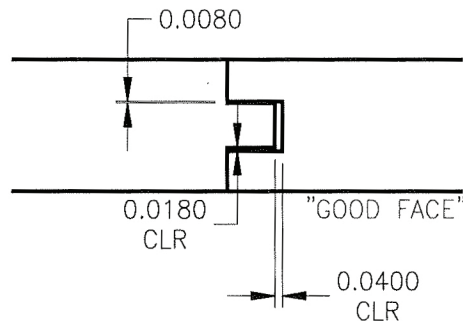

### PROFILE DETAILS

ENDMATCH NOTE:  
 WHEN THE "GOOD FACE" IS DOWN,  
 AND LOOKING AT THE TONGUE EDGE,  
 THE EM GROOVE IS ON THE LEFT.

### ENDMATCH DETAILS

		DATE: JUNE 21	DWN. VMc
	WOODTONE FINELINE - REV 1		
	1X8 - MANUFACTURING		