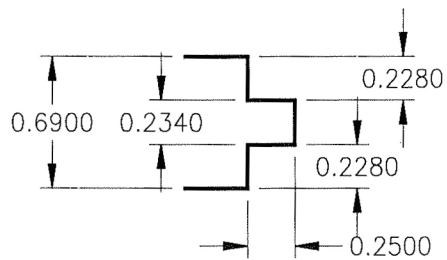

### PROFILE DETAILS

ENDMATCH NOTE:  
 WHEN THE "GOOD FACE" IS DOWN,  
 AND LOOKING AT THE TONGUE EDGE,  
 THE EM GROOVE IS ON THE LEFT.